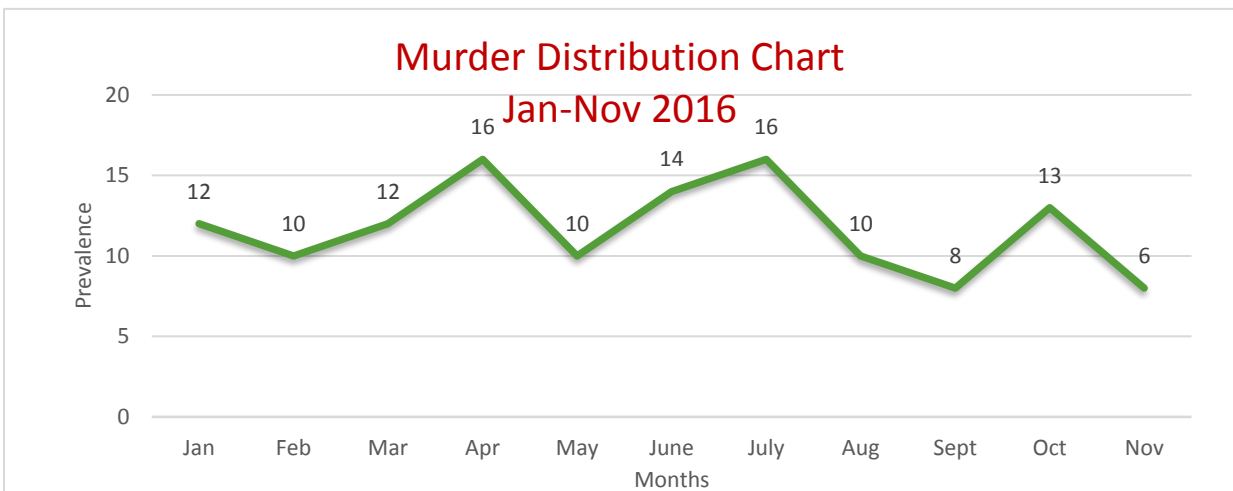

November 2016

PERIOD: 1st – 30th November 2016

1. Major Crimes:

- Total **157** incidents Countrywide for the month of November 2016
- **8%** ↓ (14 incidents) **decrease** compared to October 2016
- **5%** ↓ (9 incidents) **decrease** compared to **Nov 2015**

Color	Range
Light Grey	< 11.4
Light Red	11.4 - 16.6
Medium Red	16.6 - 25.4
Dark Red	25.4 - 44.4
Very Dark Red	> 44.4

Chart A: Major Crimes Comparative Data

Murder:

Chart B: Murdert Distribution Chart

Sexual Offenses

Unlawful Sexual Intercourse

■ Orange Walk (75%) ■ Belmopan (25%)

Property Crime: Robbery/Burglary/Theft

Chart C: Robbery/Burglary/Theft distribution chart by District.

2. Gangs

- 82 major crimes occurred in the Belize District
- 12 incidents were classified as **gang-related**