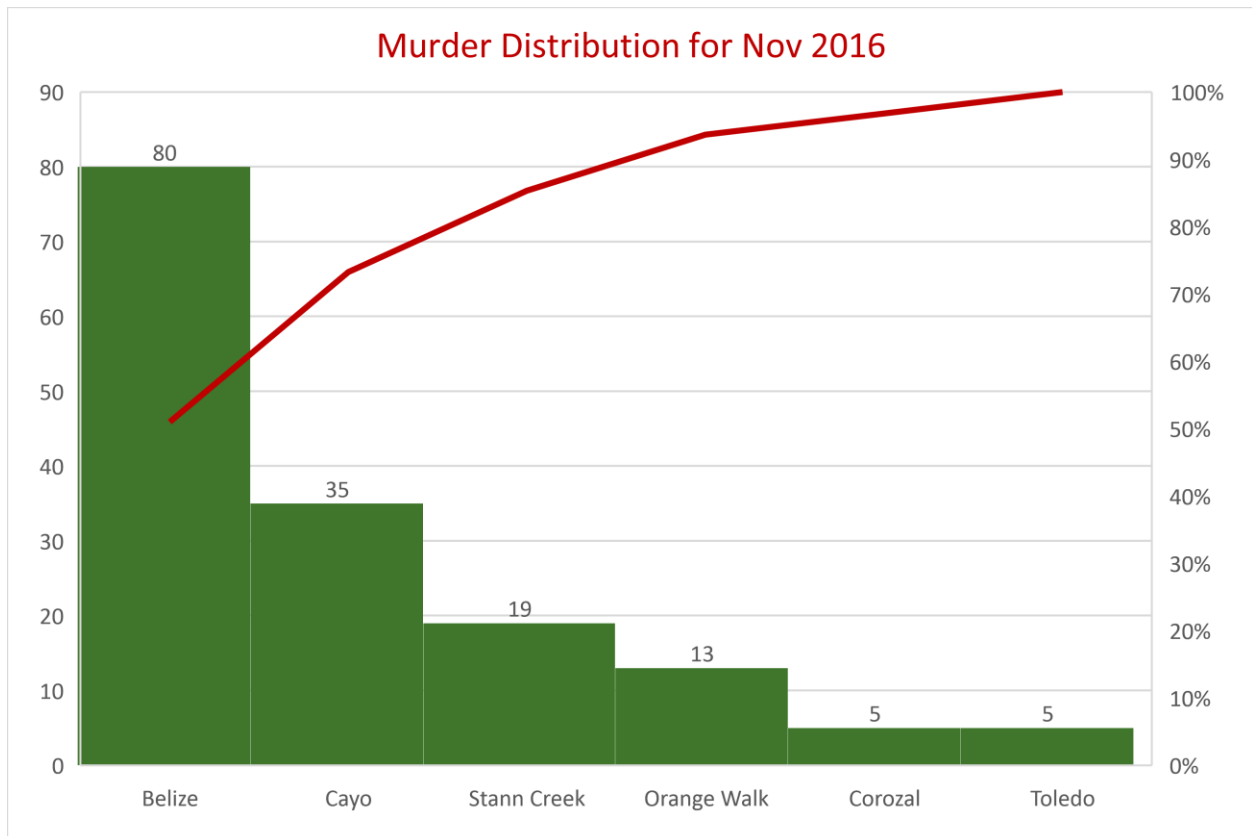

November 2016

PERIOD: 1st – 30th November 2016

1. Major Crimes:

- Total **157** incidents Countrywide for the month of November 2016
- **8%** ↓ (14 incidents) **decrease** compared to October 2016
- **5%** ↓ (9 incidents) **decrease** compared to **Nov 2015**

Color	Range
Light Grey	< 11.4
Light Red	11.4 - 16.6
Medium Red	16.6 - 25.4
Dark Red	25.4 - 44.4
Very Dark Red	> 44.4

Chart A: Major Crimes Comparative Data

Murder:

Chart B: Murdert Distribution Chart

Sexual Offenses

Unlawful Sexual Intercourse

■ Orange Walk (75%) ■ Belmopan (25%)

Property Crime: Robbery/Burglary/Theft

Chart C: Robbery/Burglary/Theft distribution chart by District.

2. Gangs

- 82 major crimes occurred in the Belize District
- 12 incidents were classified as **gang-related**