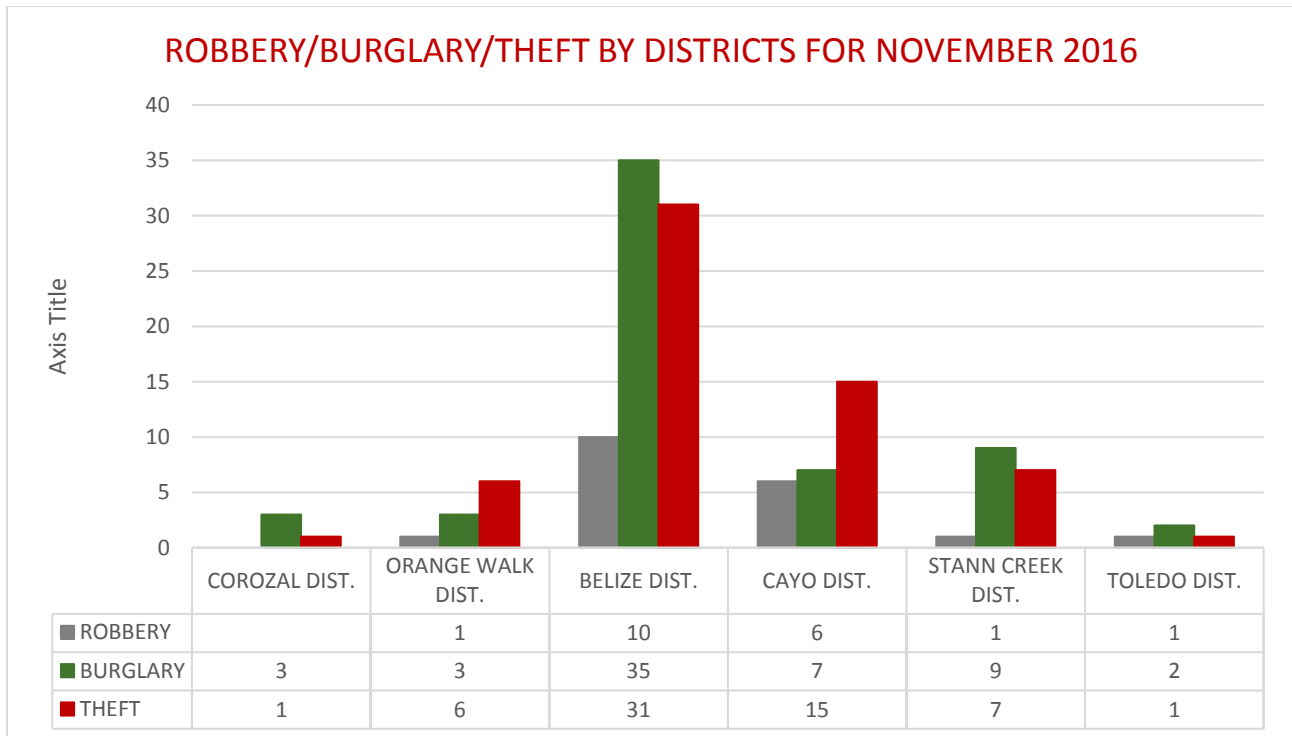

November 2016

PERIOD: 1st – 30th November 2016

1. Major Crimes:

- Total **157** incidents Countrywide for the month of November 2016
- **8%** ↓ (14 incidents) **decrease** compared to October 2016
- **5%** ↓ (9 incidents) **decrease** compared to **Nov 2015**

Color	Range
Light Grey	< 11.4
Light Red	11.4 - 16.6
Medium Red	16.6 - 25.4
Dark Red	25.4 - 44.4
Very Dark Red	> 44.4

Chart A: Major Crimes Comparative Data

Murder:

Chart B: Murdert Distribution Chart

Sexual Offenses

Unlawful Sexual Intercourse

■ Orange Walk (75%) ■ Belmopan (25%)

Property Crime: Robbery/Burglary/Theft

Chart C: Robbery/Burglary/Theft distribution chart by District.

2. Gangs

- 82 major crimes occurred in the Belize District
- 12 incidents were classified as **gang-related**