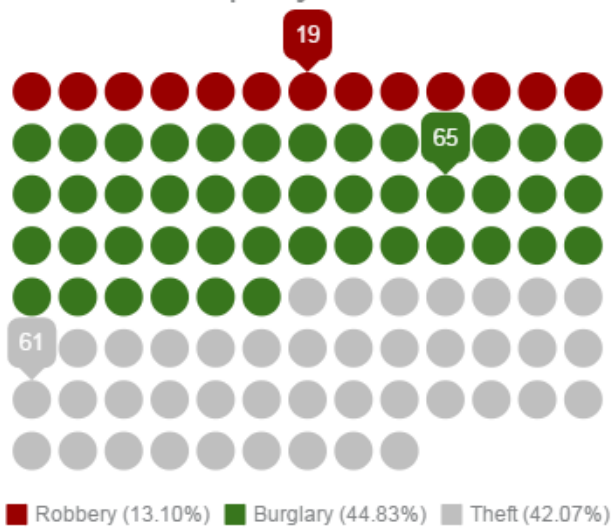

November 2016

PERIOD: 1st – 30th November 2016

1. Major Crimes:

- Total **157** incidents Countrywide for the month of November 2016
- **8%** ↓ (14 incidents) **decrease** compared to October 2016
- **5%** ↓ (9 incidents) **decrease** compared to **Nov 2015**

Color	Range
Light Grey	< 11.4
Light Red	11.4 - 16.6
Medium Red	16.6 - 25.4
Dark Red	25.4 - 44.4
Very Dark Red	> 44.4

Chart A: Major Crimes Comparative Data

Murder:

Chart B: Murdert Distribution Chart

Sexual Offenses

Unlawful Sexual Intercourse

■ Orange Walk (75%) ■ Belmopan (25%)

Property Crime: Robbery/Burglary/Theft

Chart C: Robbery/Burglary/Theft distribution chart by District.

2. Gangs

- 82 major crimes occurred in the Belize District
- 12 incidents were classified as **gang-related**